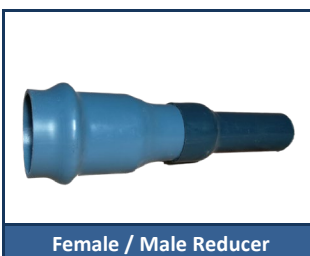

Female / Male Reducer

Female / Male Reducer

	140mm	160mm	200mm	250mm	315mm
X 125mm	POA	POA	POA	POA	
X 140mm		POA	POA	POA	POA
X 160mm			POA	POA	POA
X 200mm				POA	POA
X 250mm					POA

* Smaller sizes are available on request

www.thewatershed.co.za

sales@thewatershed.co.za

010 447 3635

Page 3

Prices exclude Value Added Tax and may be subject to change with no prior notification