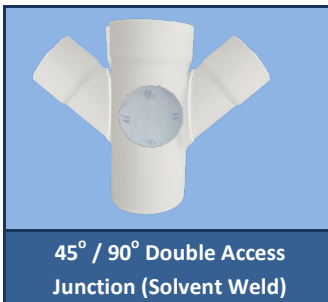

110mm	160mm
X 50mm	POA	POA
X 75mm	POA	POA
X 110mm	POA	POA
X 160mm		POA